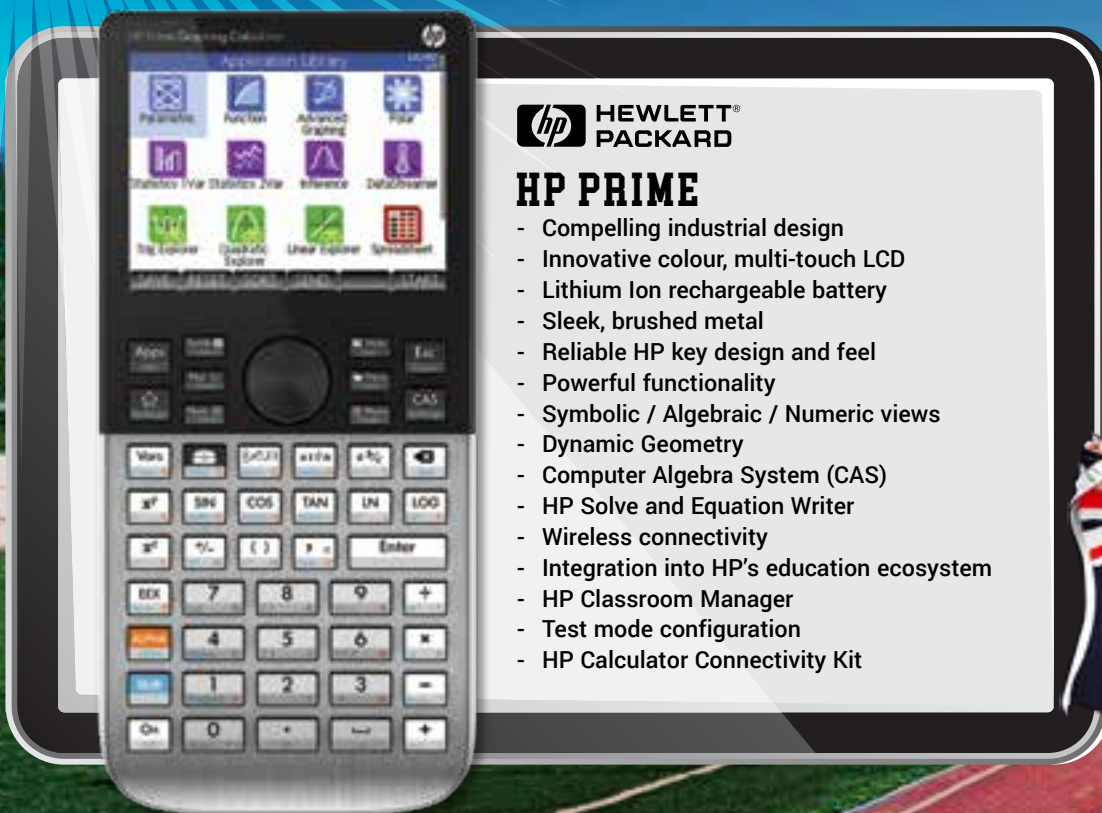

CAS CALCULATORS

**ABACUS
WILL GO THE
EXTRA MILE
TO WIN YOUR
BUSINESS**

**hp HEWLETT®
PACKARD**

HP PRIME

- Compelling industrial design
- Innovative colour, multi-touch LCD
- Lithium Ion rechargeable battery
- Sleek, brushed metal
- Reliable HP key design and feel
- Powerful functionality
- Symbolic / Algebraic / Numeric views
- Dynamic Geometry
- Computer Algebra System (CAS)
- HP Solve and Equation Writer
- Wireless connectivity
- Integration into HP's education ecosystem
- HP Classroom Manager
- Test mode configuration
- HP Calculator Connectivity Kit